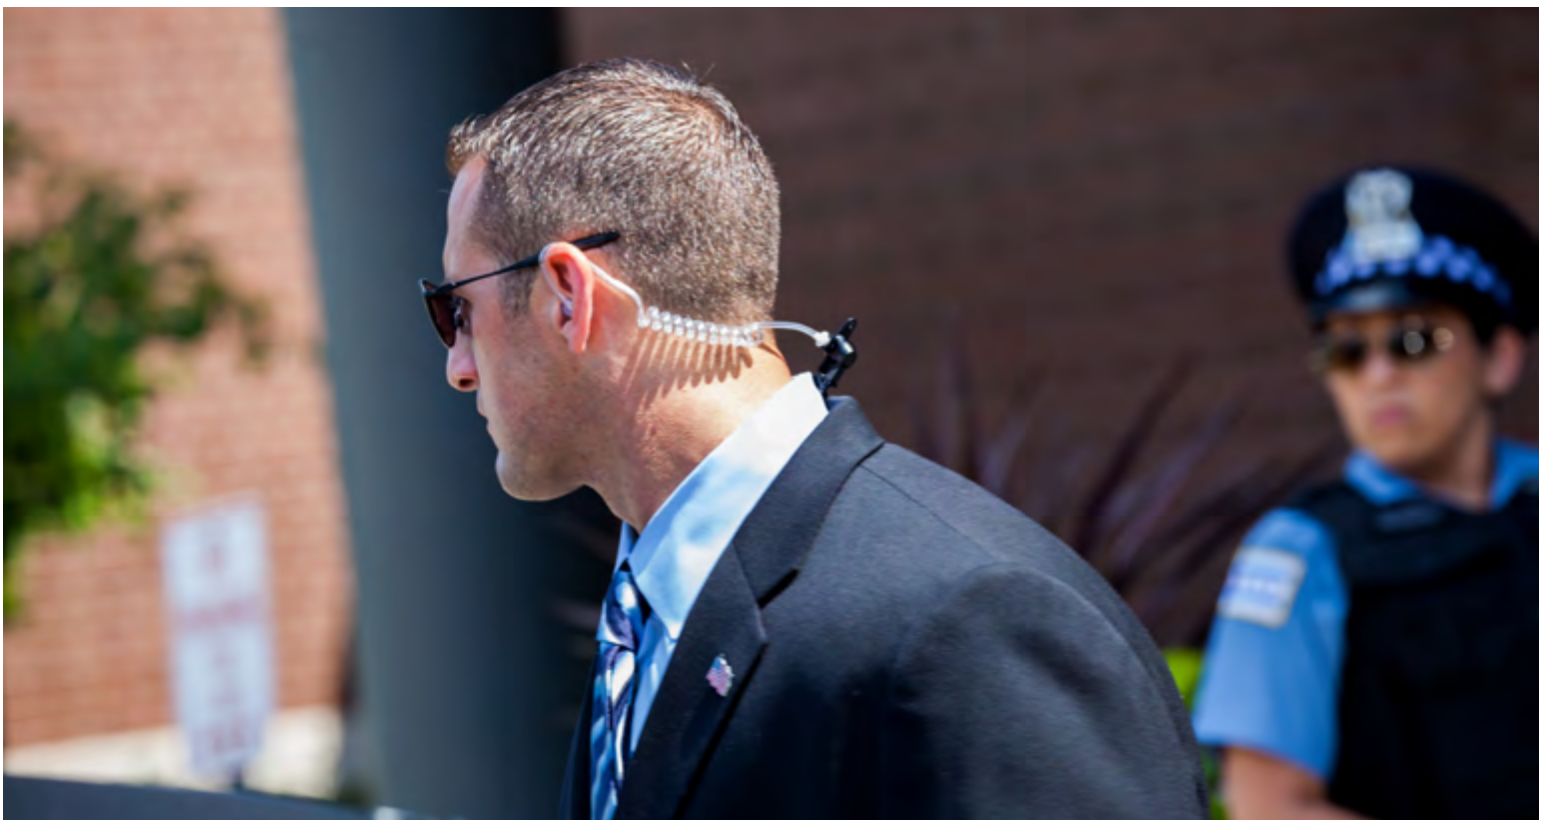

APX™ 3000

COVERT

RADIO

SOLUTIONS

SURVEILLANCE REDEFINED

STAY UNDERCOVER AND IN CONTROL WITH THE APX 3000 P25 COVERT RADIO

The APX 3000 P25 covert portable radio lets your officers and agents communicate discreetly without attracting interest or creating a distraction. We have removed the traditional radio elements— keypad, display, speaker and microphone—to create a slim compact radio that operates via accessories. The radio ships with a high-performance IMPRES 3-Wire Surveillance Kit. A wide variety of optional wireless Bluetooth® accessories are also available, allowing your teams to have more flexibility in how they wear or hide the radio. An officer or an agent can place the radio in a purse, backpack or even with another team member up to 30 feet away.

The safety of your teams is your key priority. The APX 3000 radio features GPS tracking to provide real-time location data and a mandown sensor that automatically sends an alert if an agent is in trouble. The integrity of the mission is also protected through the use of multiple types of encryption and Over-the-Air Rekeying, ensuring potential security breaches are avoided.

UNDERCOVER TEAM AT A DOWNTOWN RALLY

SITUATION:

A massive protest in a metropolitan center. Undercover officers are dispersed in the crowd, keeping an eye on protesters and able to quickly alert uniformed police if they get out of hand. The officers must conceal their communications, monitor the participants and help keep the peace during the protest.